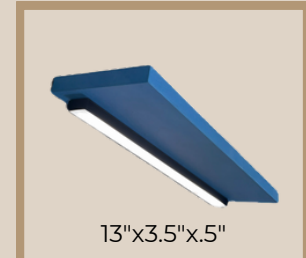

## Kit Components and Lighting Accessories

Illuminiche Dimmer/Driver Switch

25"-20/2 LV double insulated wire

LED Adjustable Shelf fits 13" models