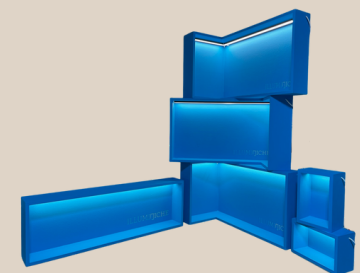

LED Light Channels also sold separately for use with other niches (see back page)

Illuminiche offers a range of pre-fab as well as custom sizes and designs of pre-lit LED niches with our dimmer/driver switch suitable for shower, vanity, and above toilet installation in the bathroom as well as other rooms. Each niche is 100% waterproof and suitable for applying your choice of surface from paint to tile. Perfect for new construction or renovation projects. Illuminiche is the biggest design trend of the year.