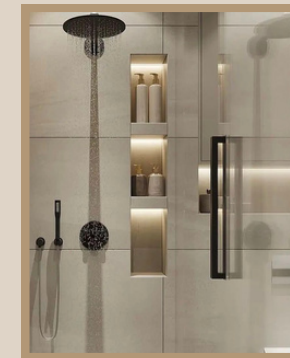

Not just for bathrooms!
Suitable for building materials and decorative surfaces such as:

- Tile • Wood • Paint • Wallpaper • Texture • Fabric

Product Features

- Tile Ready
- Waterproof
- Lightweight
- Easy Installation
- Dimmable
- Serviceable

The World's 1st serviceable pre-lit wall niche with customizable lighting source placement

Visit us online at ILLUMINICHE.COM