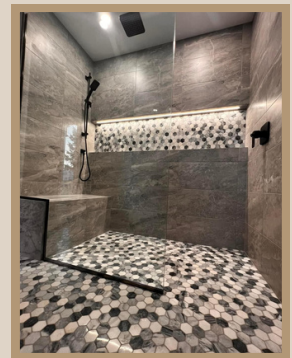

Not just for bathrooms!
Suitable for building materials and decorative surfaces such as:

- Tile • Wood • Paint • Wallpaper • Texture • Fabric

Product Features

- Tile Ready
- Waterproof
- Lightweight
- Easy Installation
- Dimmable
- Serviceable

The World's 1st serviceable pre-lit wall niche with customizable lighting source placement

Visit us online at ILLUMINICHE.COM